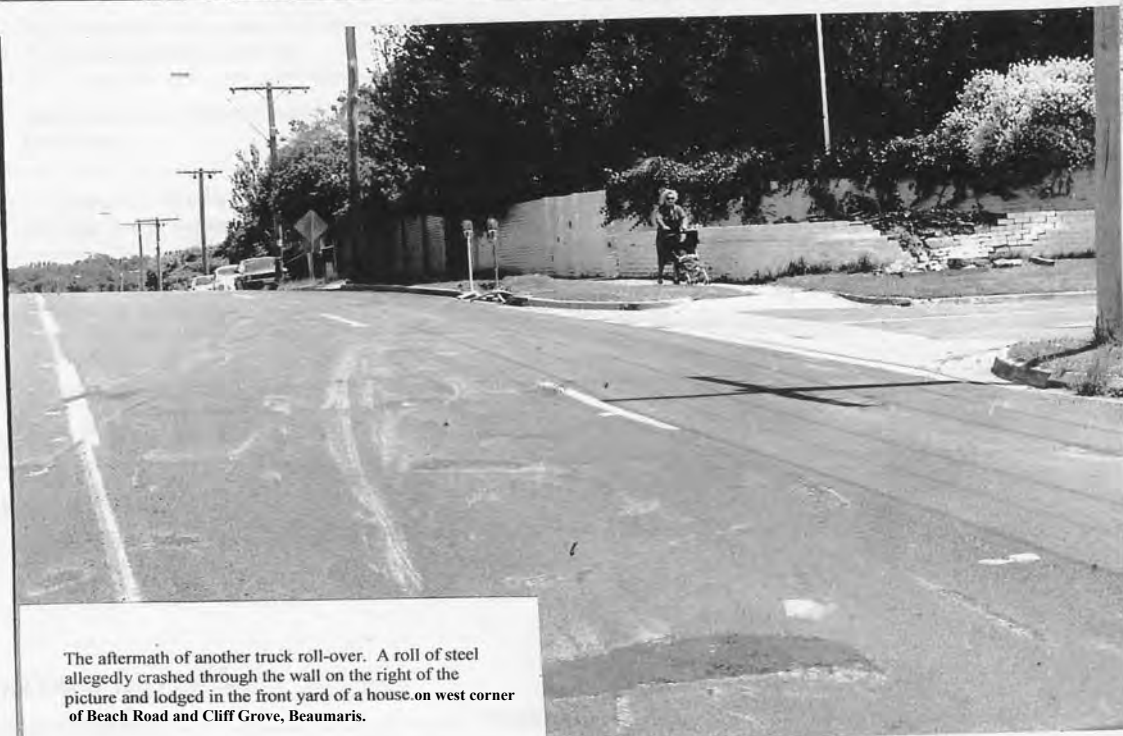

T 9589 5194 F 9589 1680

info@beaumarisconservation.net

www.beaumarisconservation.net

Photo 1 – A truck rollover onto the nature strip

Photo 2 – Aftermath of a 17 tonne steel roll (*mass of a Melbourne tram*) breaking free and rolling into a front wall
- Note the successive bounce gouges in the road surface!

A truck roll-over in Beach Road ^{west} ~~east~~ of Charman Road. there were several fatalities and serious injuries from head on collisions prior to the road being choked to 2 lanes.

The aftermath of another truck roll-over. A roll of steel allegedly crashed through the wall on the right of the picture and lodged in the front yard of a house on west corner of Beach Road and Cliff Grove, Beaumaris.